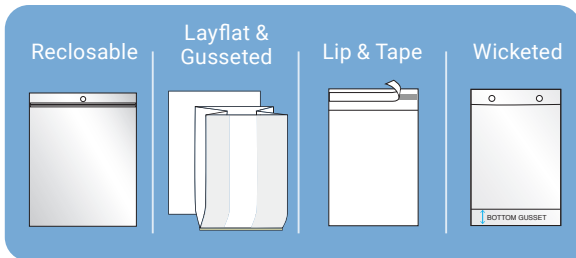

Our Polypropylene Products are designed with superior clarity to enhance product presentation. A preferred choice for food and retail applications, polypropylene provides highly protective moisture and vapor barrier properties. This delays hydration, keeping food preserved for longer periods of time.

Made from 100% virgin Polypropylene. Available in reclosable, layflat, gusseted, lip & tape and wicketed constructions. All bags feature a side weld construction and gusseted bags feature a bottom seal construction. These meet FDA/USDA specifications.

PRODUCT FEATURES:

RECLOSABLE WITH HANG HOLES

- Crystal clear 2 mil polypropylene
- Secure zipper closure and side weld construction
- 1/4" hang hole in lip above zipper

LAYFLAT

- Crystal clear 1.5 mil polypropylene
- Side weld construction

GUSSETED

- Crystal clear 1.5 mil polypropylene
- Side gussets and bottom seal construction

WICKETED

- Crystal clear 1 mil polypropylene.
- Mounted on wickets for manual or automatic loading.

POLYPROPYLENE BAGS

2 MIL RECCLOSABLES WITH HANG HOLES

ITEM	W x L	COUNT	WT
13150	3 X 5	1000	3
13155	4 X 6	1000	4
13165	6 X 6	1000	6
13185	9 X 12	1000	18
13190	10 X 12	1000	20

1.5 MIL LAYFLAT

13000	3 X 4	1000	1
13005	3 X 5.5	1000	2
13010	4 X 6	1000	2
13015	4.75 X 6.75	1000	4
13020	4.75 X 8.25	1000	5
13025	5.75 X 7.75	1000	5
13030	5.75 X 9.75	1000	6
13035	6.75 X 10.75	1000	7
13040	7.5 X 13	1000	11
13045	8 X 10	1000	8
13050	9 X 12	1000	12

1.5 MIL GUSSETED

13105	2.5 X 1.25 X 7.5	1000	4
13110	3 X 1.75 X 8.25	1000	4
13115	3.5 X 2.25 X 9.75	1000	6
13120	4.5 X 2.75 X 10.75	1000	8
13125	4.5 X 3.25 X 13	1000	11
13130	5.25 X 3 X 13	1000	11
13135	8 X 4 X 18	1000	22
13140	10 X 8 X 24	500	22

BUILD ANY SIZE:
Mil: 1-4 Width: 4"-30"
Length: 5"-32" Lip: 1.5"-4"
MORE OPTIONS: **Printing, Venting**

LIP & TAPE BAGS

Crystal clear 1.6 mil polypropylene, resealable tape closure with side weld construction.

1.6 MIL LIP & TAPE with 1.5" LIP

ITEM	W x L	COUNT	WT
13200	4.125 X 9.5	1000	5
13205	4.375 X 5.75	1000	4
13210	4.75 X 6.5	1000	4
13215	5.25 X 7.25	1000	5
13225	6 X 9	1000	7
13227	7 X 10	1000	9
13233	8 X 10	1000	10
13235	9 X 12	1000	13
13240	10 X 13	1000	16
13243	11 X 14	1000	18
13247	12 X 16	1000	22
13250	12 X 18	1000	25
13245	12.25 X 12.25	1000	19

BUILD ANY SIZE:
Mil: 1-4 Width: 4"-30"
Length: 5"-32" Lip: 1.5"-4"
MORE OPTIONS: **Printing, Venting**

WICKETED BAGS

Mounted 250 per 5" wicket.

3" BOTTOM GUSSET

ITEM	W x L	GAUGE	COUNT	WT
13310	8 X 22	1 Mil	1000	13

4" BOTTOM GUSSET

13315	9 X 13	1 Mil	1000	10

CONTACT US FOR
MORE INFORMATION

PKG 1
PACKAGING ONE

Packaging One Inc.

New & Used Industrial Packaging Supplies
6016 Knute Street Houston, TX 77028
packagingoneusa.com

To Reorder Call (713) 674-0302